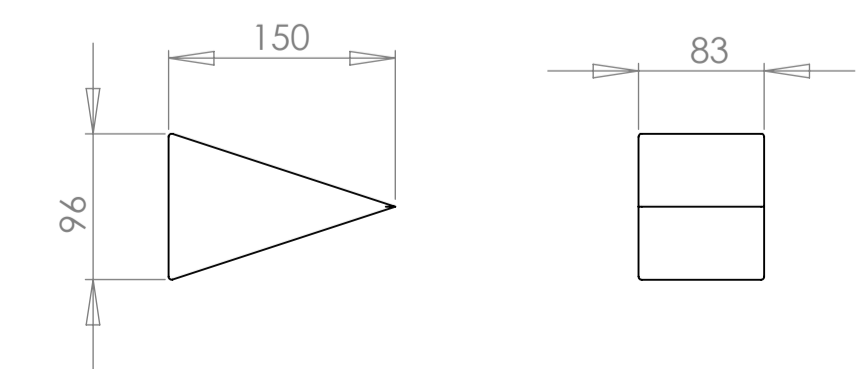

The Mallinson Horse

Drawn By : Martin Nicholson
Original Sheet Size A1
Scale 5:1 26th July 2010

Arms LH and RH

Iso View
Scale 10:1

Foot Rest
Scale 5:1

Clamp Boss
Scale 5:1

DETAIL B
SCALE 1 : 2

Wedge
Scale 5:1
Dimensions can be altered to suit work