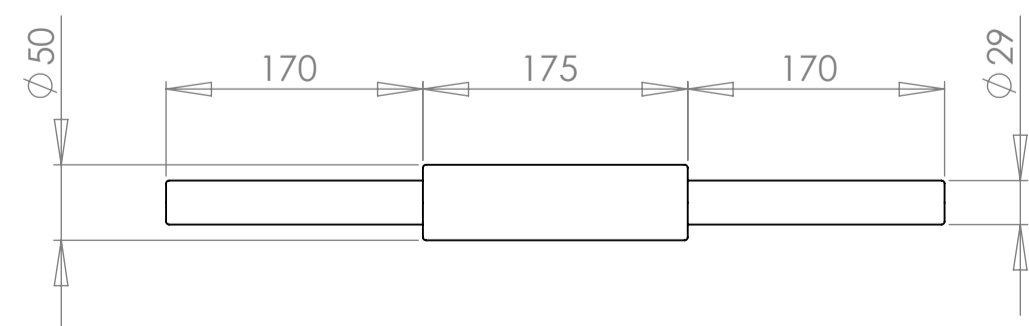

The Mallinson Horse

Drawn By : Martin Nicholson
Original Sheet Size A1
Scale 5:1 26th July 2010

Arms LH and RH

Iso View
Scale 10:1

Foot Rest
Scale 5:1

Clamp Boss
Scale 5:1

DETAIL B
SCALE 1 : 2

Wedge
Scale 5:1
Dimensions can be altered to suit work