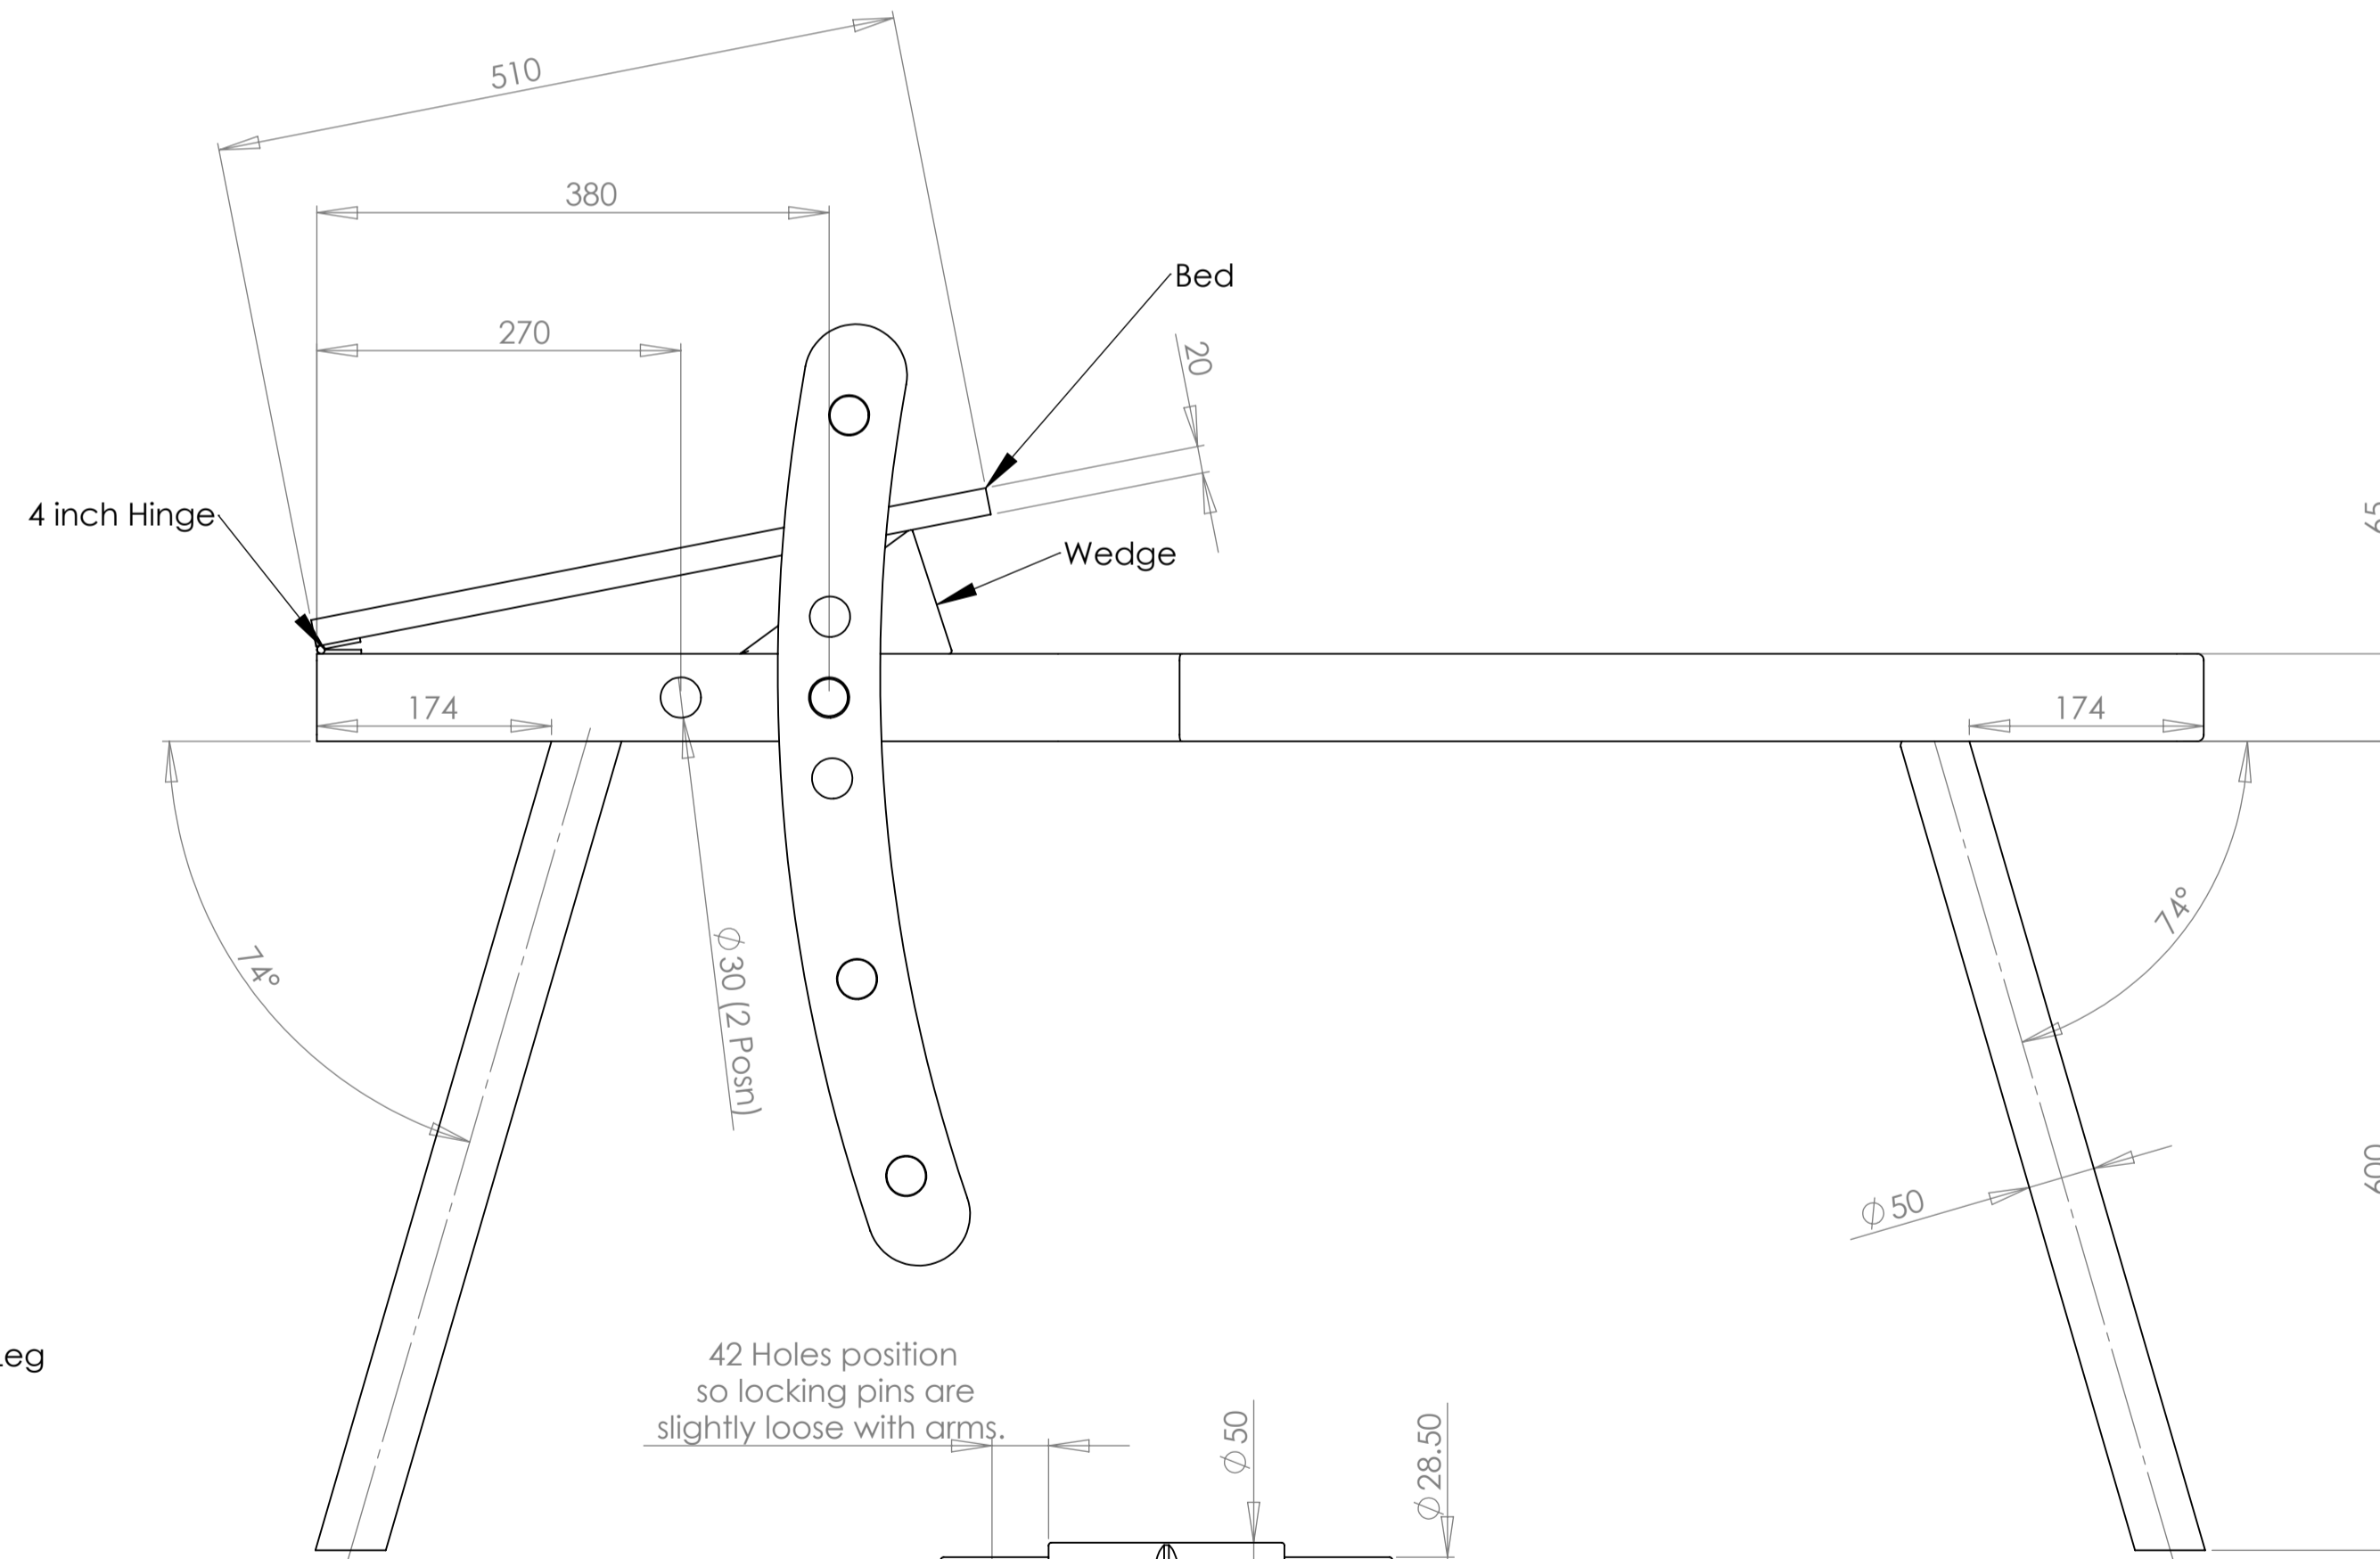

The Mallinson Horse

Drawn By : Martin Nicholson
Original Sheet Size A1
Scale 5:1 26th July 2010

Arms LH and RH

Iso View
Scale 10:1

Foot Rest
Scale 5:1

Clamp Boss
Scale 5:1

DETAIL B
SCALE 1 : 2

Wedge
Scale 5:1
Dimensions can be altered to suit work