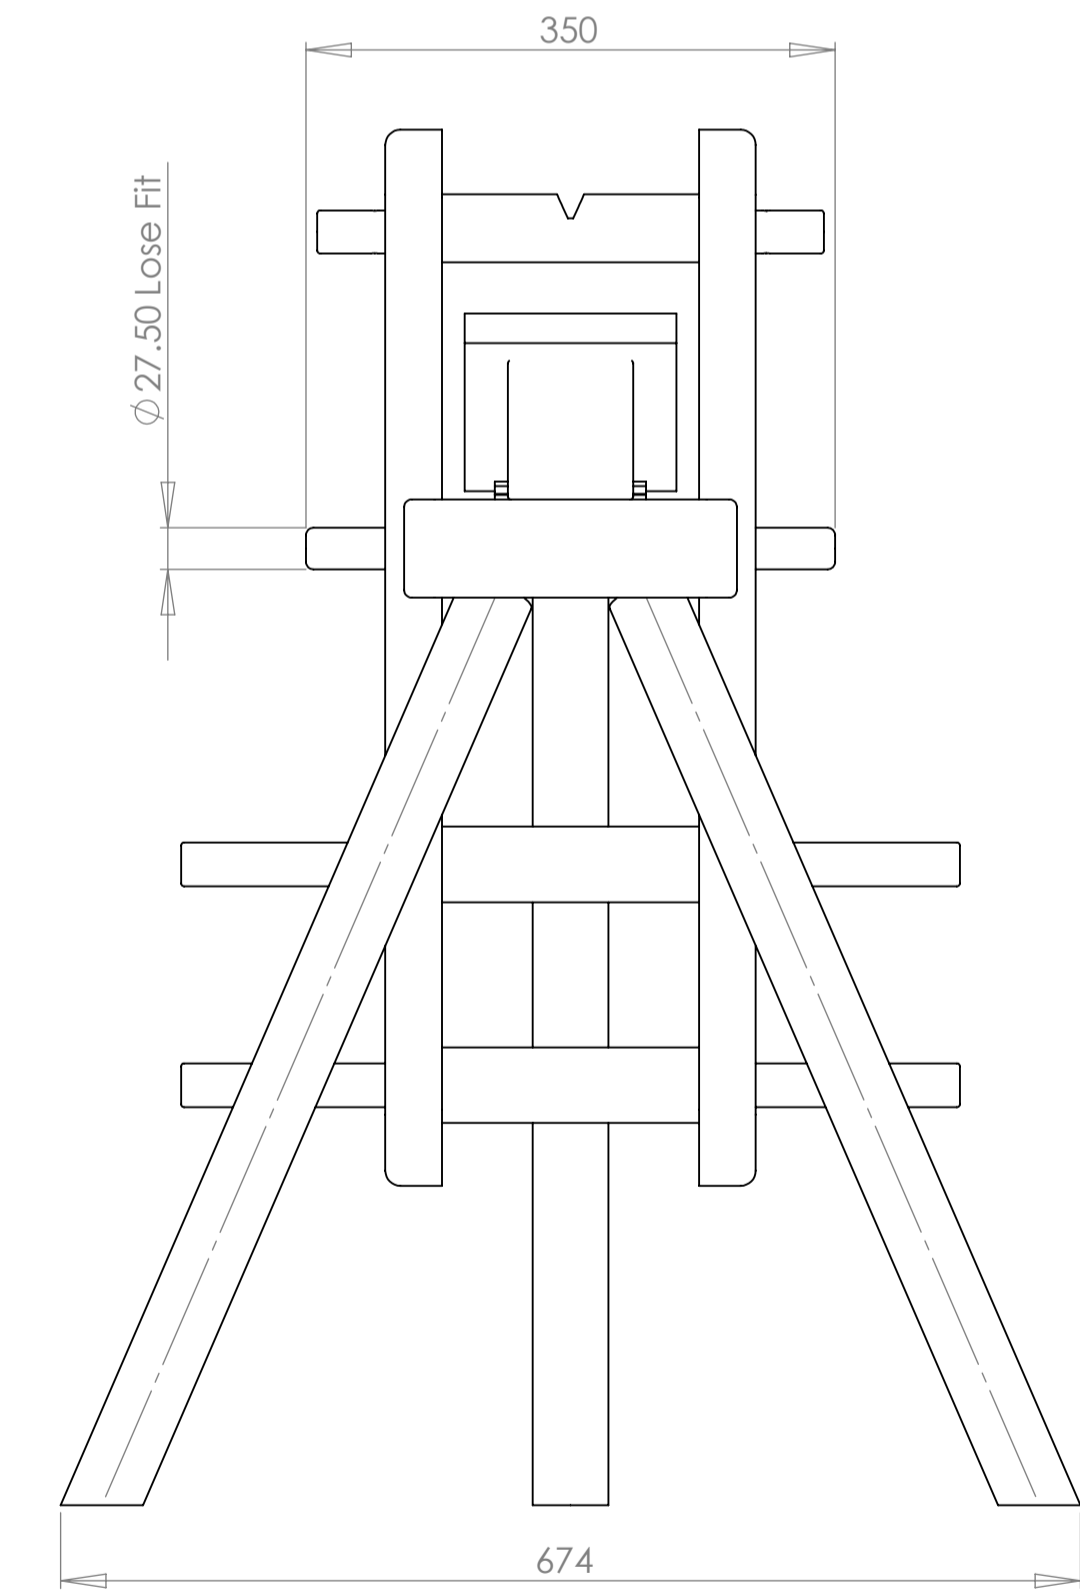

The Mallinson Horse

Drawn By : Martin Nicholson
Original Sheet Size A1
Scale 5:1 26th July 2010

Arms LH and RH

Iso View
Scale 10:1

Foot Rest
Scale 5:1

Clamp Boss
Scale 5:1

DETAIL B
SCALE 1 : 2

Wedge
Scale 5:1
Dimensions can be altered to suit work