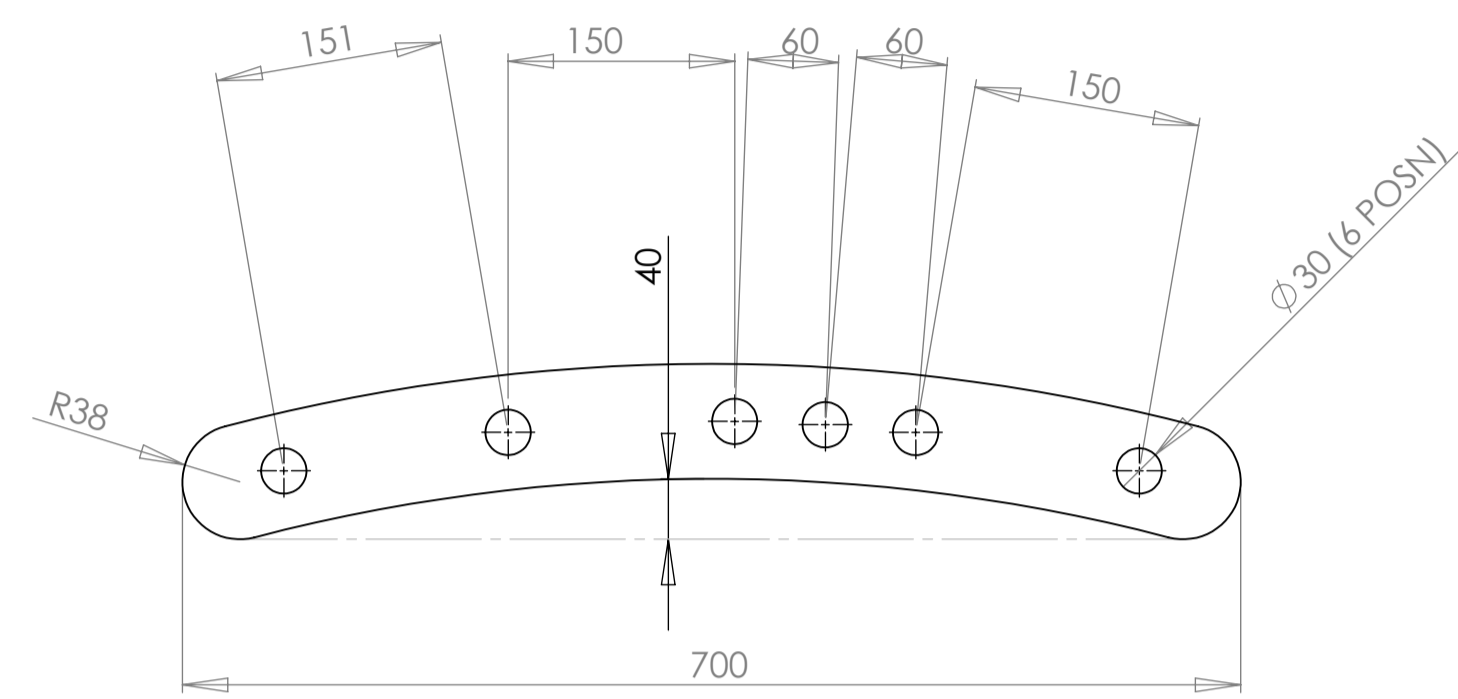

The Mallinson Horse

Drawn By : Martin Nicholson
Original Sheet Size A1
Scale 5:1 26th July 2010

Arms LH and RH

Iso View
Scale 10:1

Foot Rest
Scale 5:1

Clamp Boss
Scale 5:1

DETAIL B
SCALE 1 : 2

Wedge
Scale 5:1
Dimensions can be altered to suit work