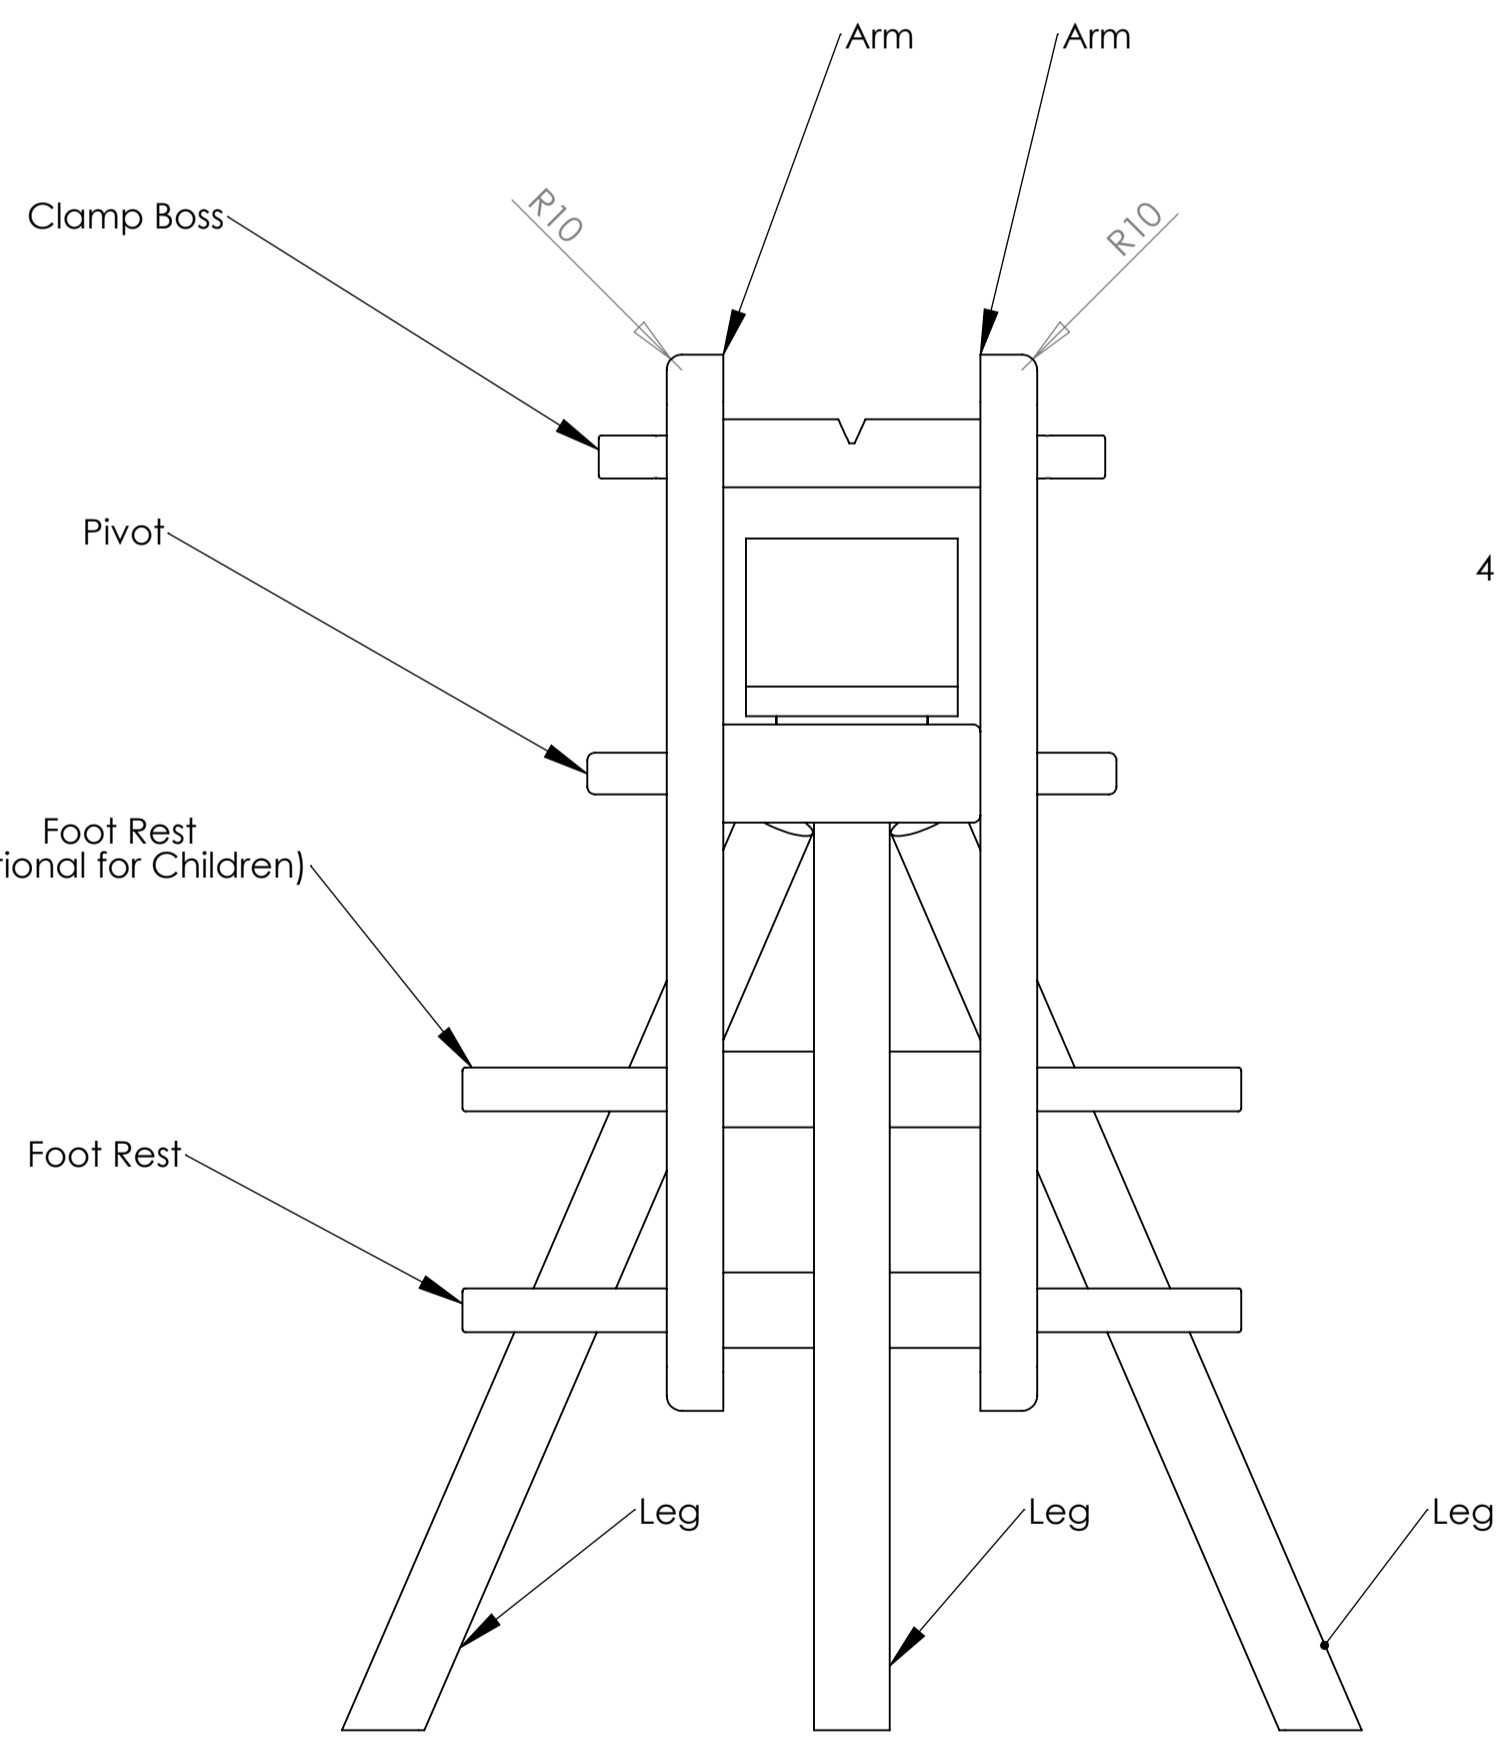

The Mallinson Horse

Drawn By : Martin Nicholson
Original Sheet Size A1
Scale 5:1 26th July 2010

Arms LH and RH

Iso View
Scale 10:1

Foot Rest
Scale 5:1

Clamp Boss
Scale 5:1

DETAIL B
SCALE 1 : 2

Wedge
Scale 5:1
Dimensions can be altered to suit work