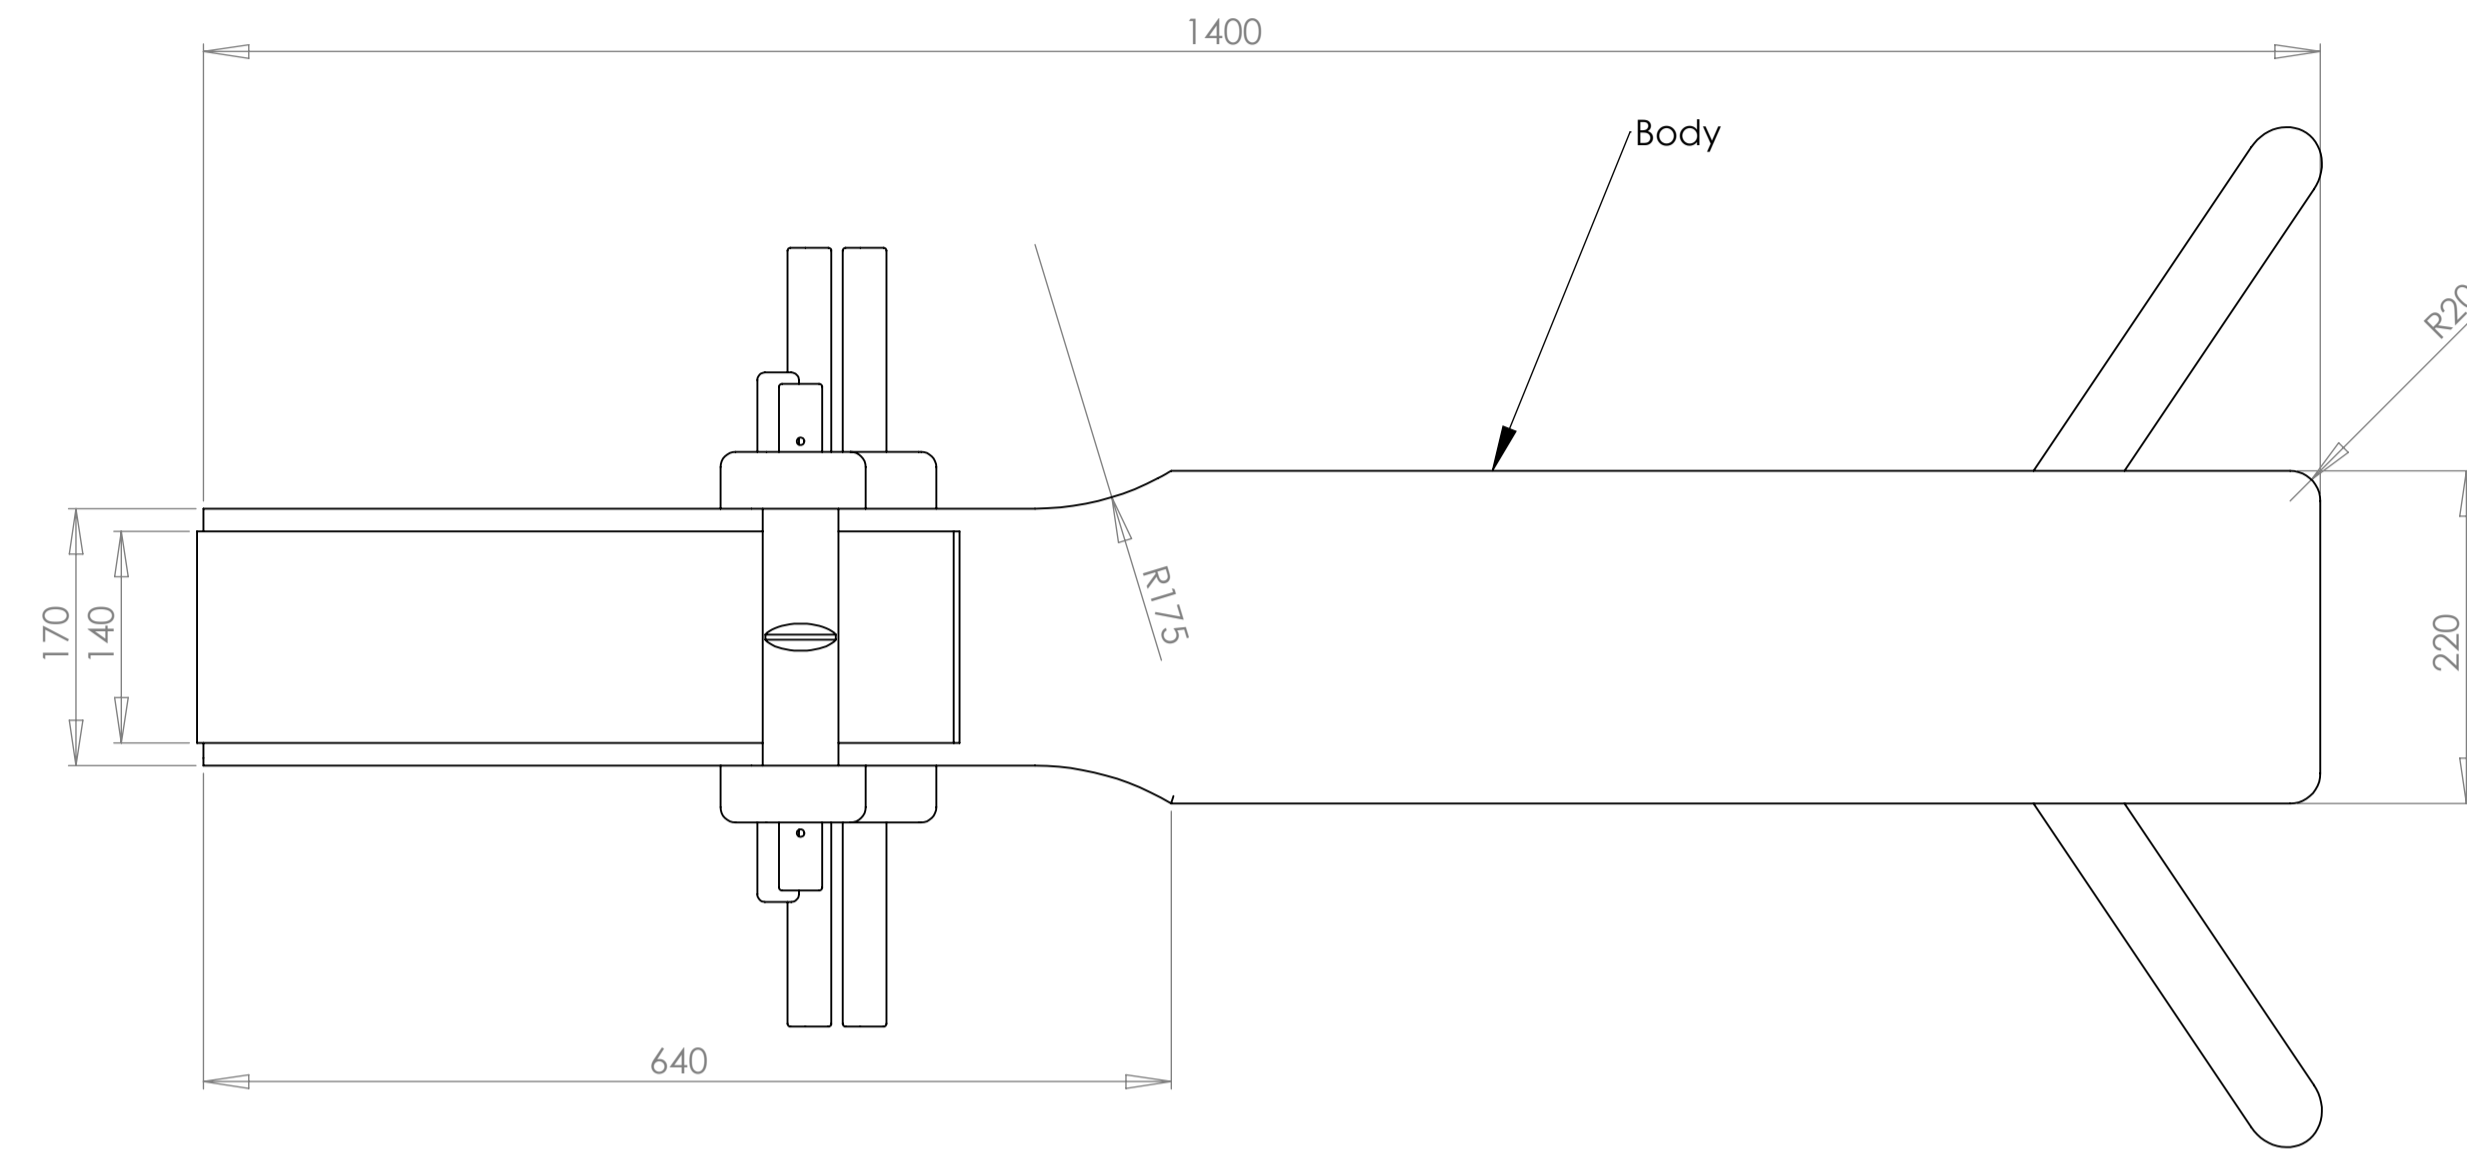

The Mallinson Horse

Drawn By : Martin Nicholson
Original Sheet Size A1
Scale 5:1 26th July 2010

Arms LH and RH

Iso View
Scale 10:1

Foot Rest
Scale 5:1

Clamp Boss
Scale 5:1

DETAIL B
SCALE 1 : 2

Wedge
Scale 5:1
Dimensions can be altered to suit work