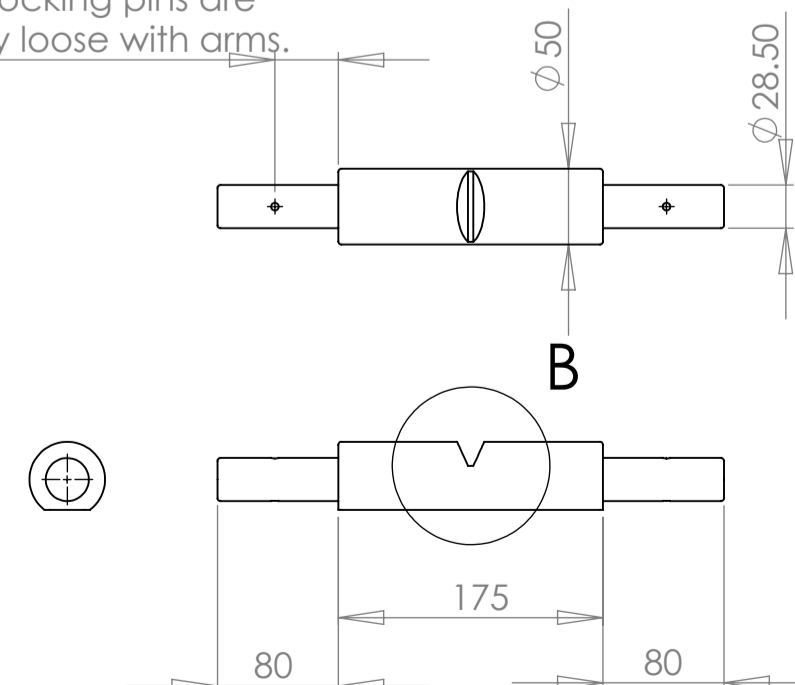

The Mallinson Horse

Drawn By : Martin Nicholson
Original Sheet Size A1
Scale 5:1 26th July 2010

Arms LH and RH

Iso View
Scale 10:1

Foot Rest
Scale 5:1

Clamp Boss
Scale 5:1

DETAIL B
SCALE 1 : 2

Wedge
Scale 5:1
Dimensions can be altered to suit work