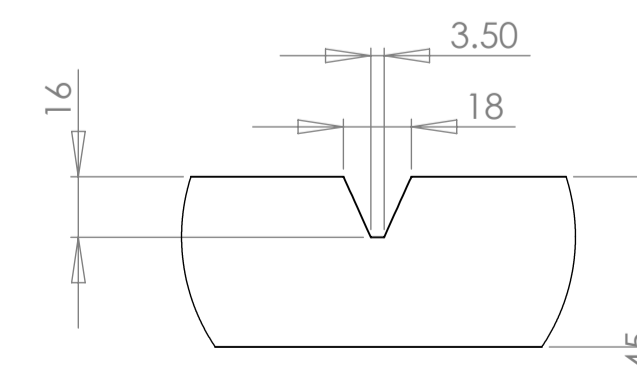

The Mallinson Horse

Drawn By : Martin Nicholson
Original Sheet Size A1
Scale 5:1 26th July 2010

Arms LH and RH

Iso View
Scale 10:1

Foot Rest
Scale 5:1

Clamp Boss
Scale 5:1

DETAIL B
SCALE 1 : 2

Wedge
Scale 5:1
Dimensions can be altered to suit work