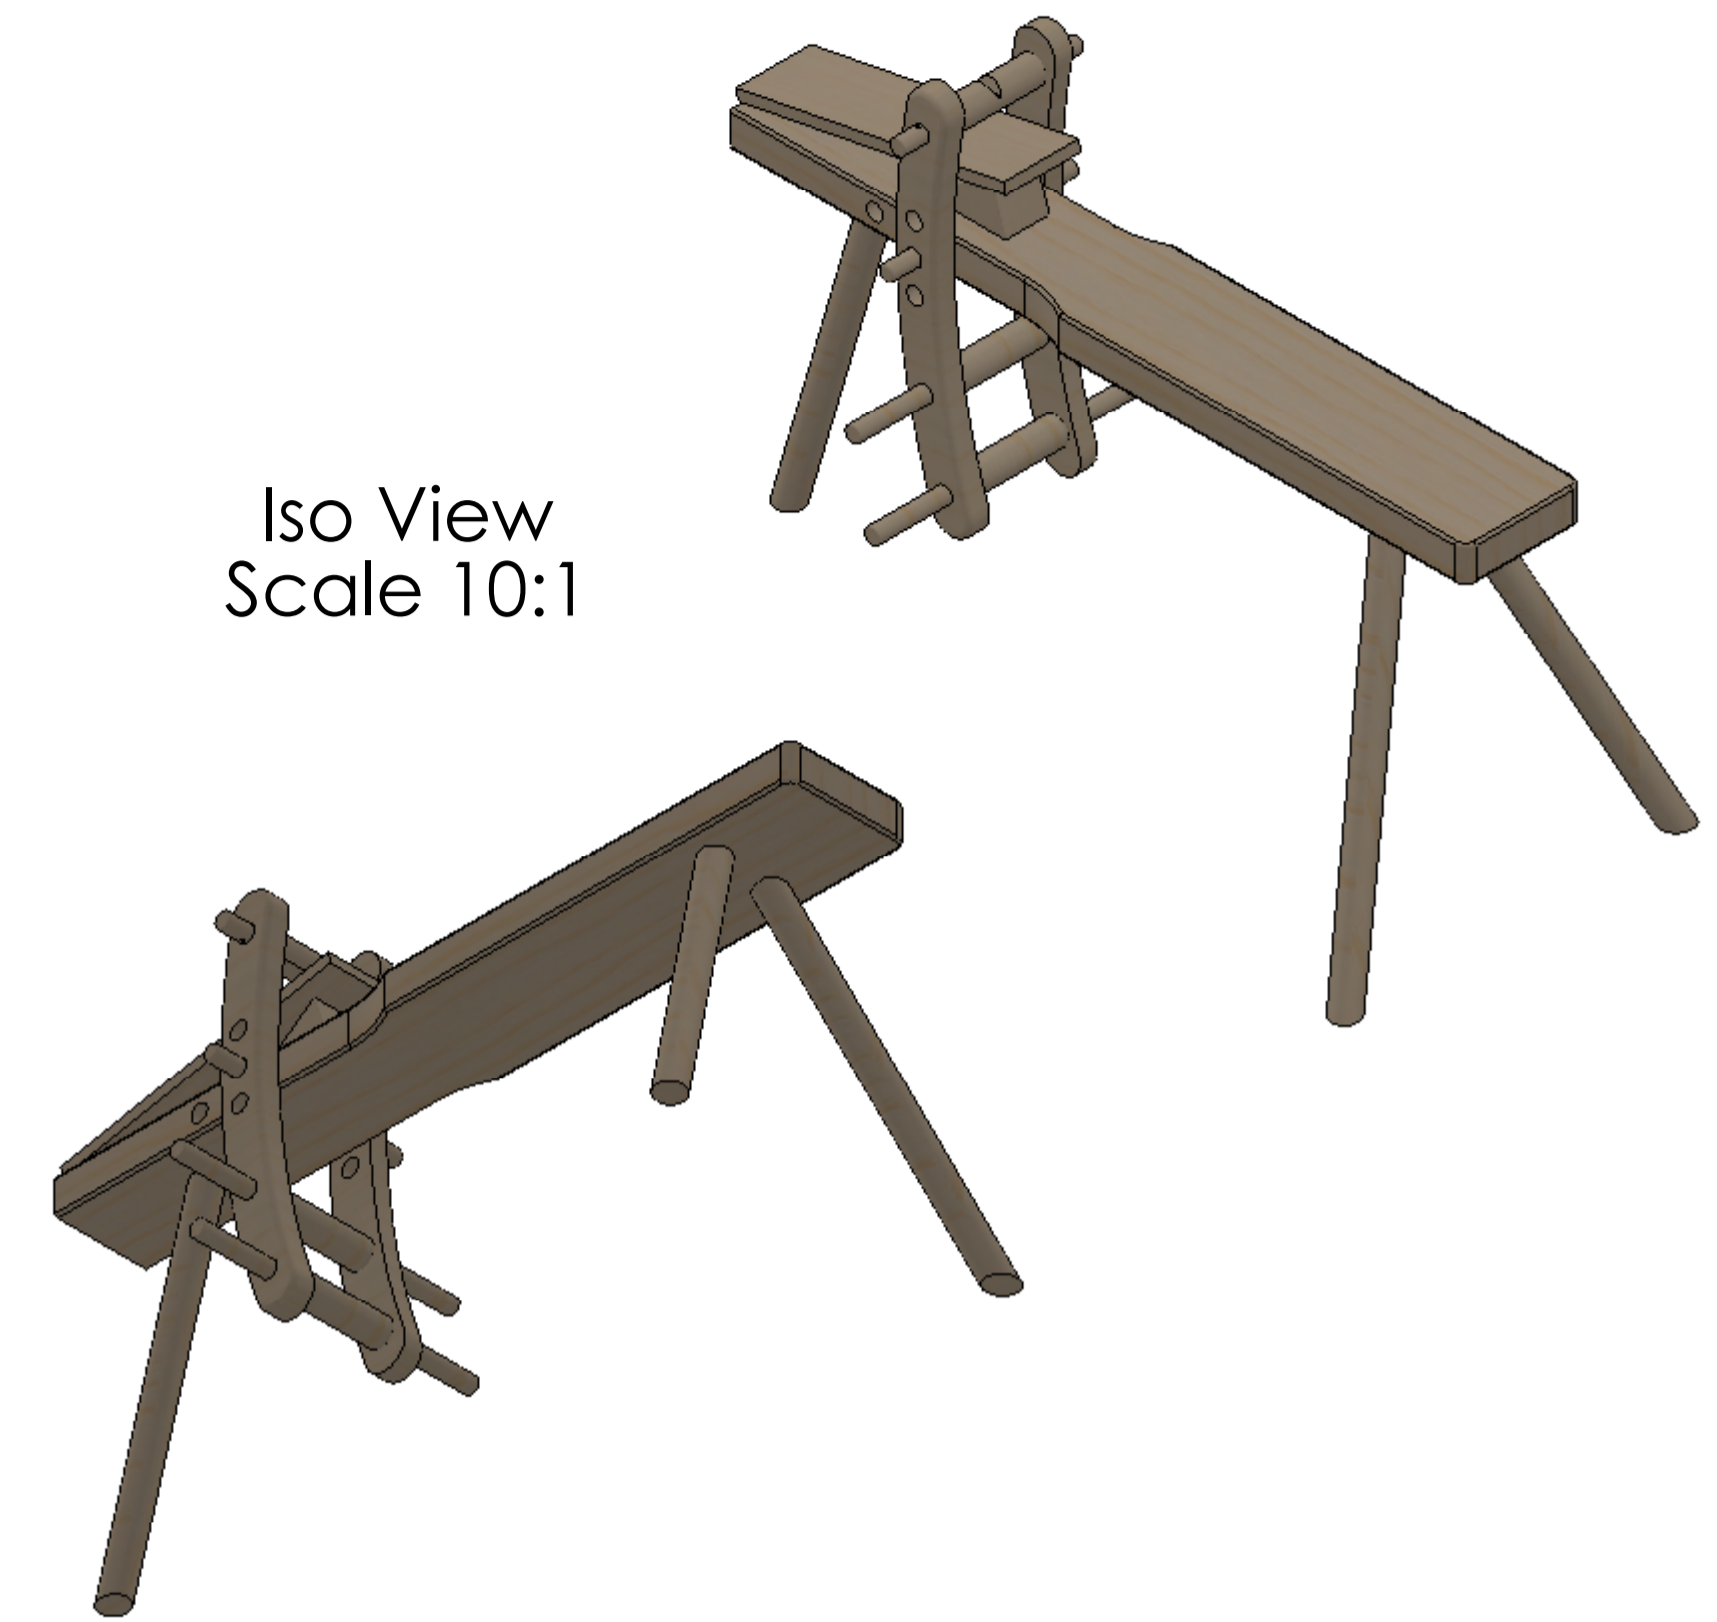

The Mallinson Horse

Drawn By : Martin Nicholson
Original Sheet Size A1
Scale 5:1 26th July 2010

Arms LH and RH

Iso View
Scale 10:1

Foot Rest
Scale 5:1

Clamp Boss
Scale 5:1

DETAIL B
SCALE 1 : 2

Wedge
Scale 5:1
Dimensions can be altered to suit work